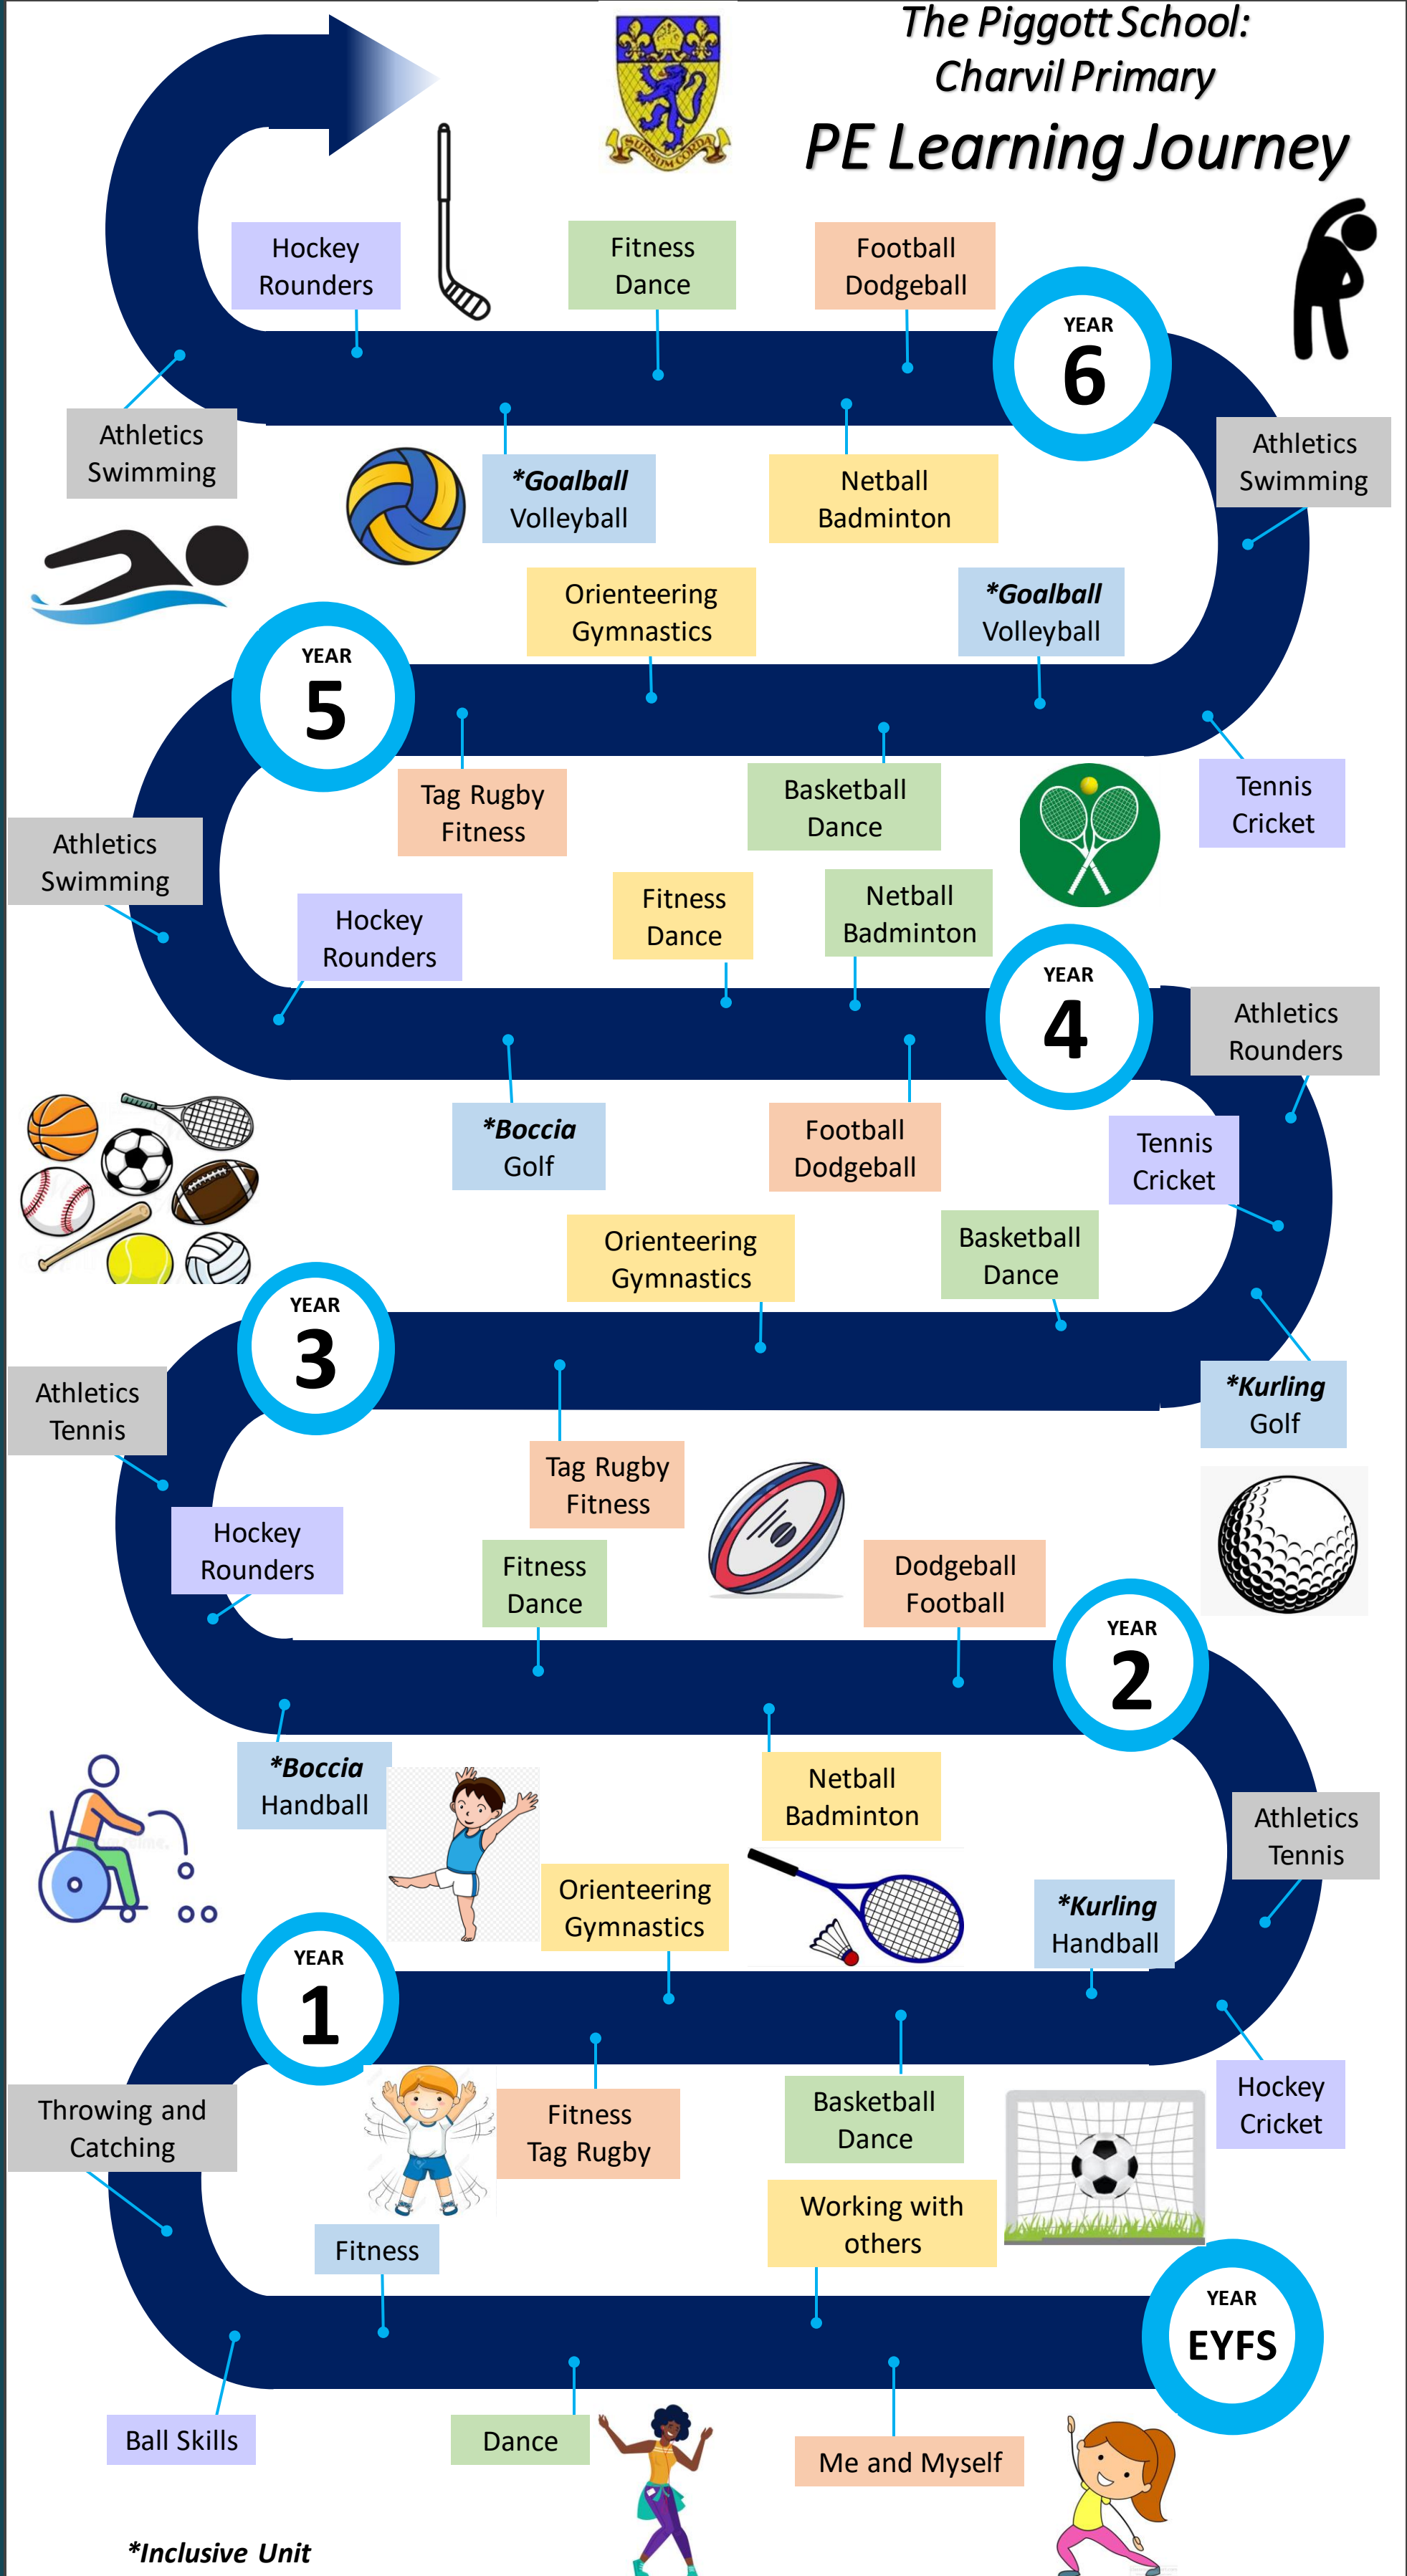

The Piggott School:  
Charvil Primary  
**PE Learning Journey**

*\*Inclusive Unit*